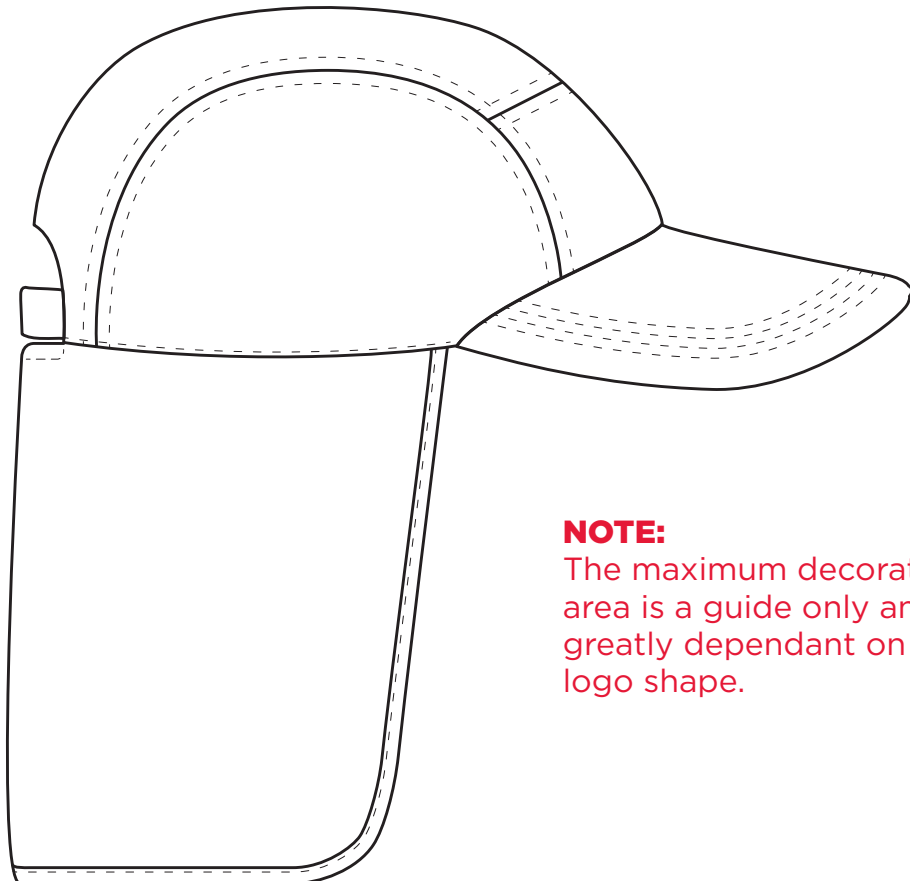

4057a

COLOUR

4057a

NOTE:

The maximum decoration area is a guide only and is greatly dependant on the logo shape.

EMBROIDERY / SUPASUB / SUPAETCH / SUPAFLEX

4057a

NOTE:

The maximum decoration area is a guide only and is greatly dependant on the logo shape.

4057a

NOTE:
The maximum decoration area is a guide only and is greatly dependant on the logo shape.

SCREENPRINT