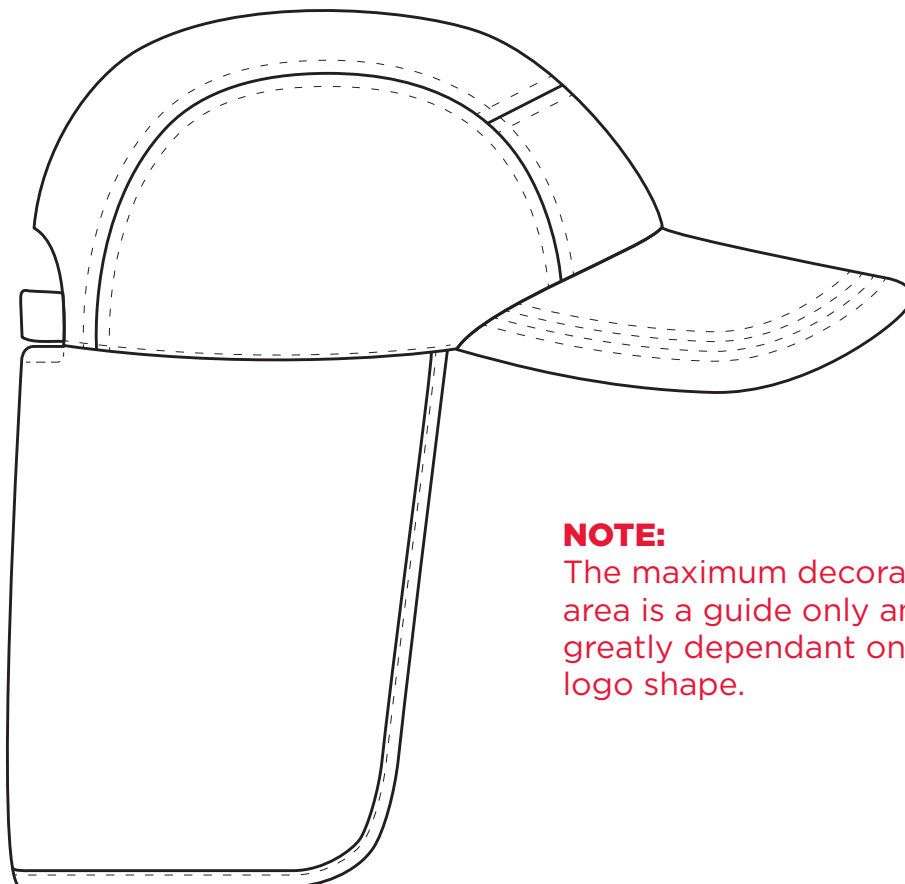

4057a

COLOUR

4057a

NOTE:

The maximum decoration area is a guide only and is greatly dependant on the logo shape.

EMBROIDERY / SUPASUB / SUPAETCH / SUPAFLEX

4057a

NOTE:

The maximum decoration area is a guide only and is greatly dependant on the logo shape.

4057a

NOTE:
The maximum decoration area is a guide only and is greatly dependant on the logo shape.

SCREENPRINT