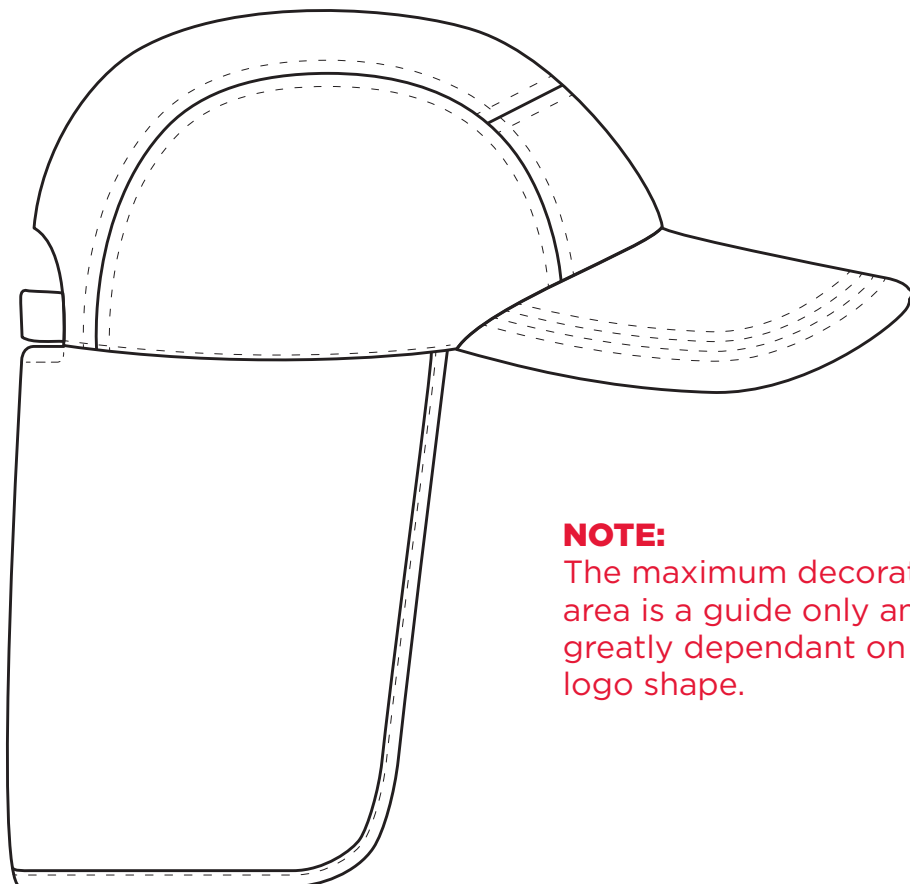

4057a

COLOUR

4057a

NOTE:

The maximum decoration area is a guide only and is greatly dependant on the logo shape.

EMBROIDERY / SUPASUB / SUPAETCH / SUPAFLEX

4057a

NOTE:

The maximum decoration area is a guide only and is greatly dependant on the logo shape.

4057a

NOTE:
The maximum decoration area is a guide only and is greatly dependant on the logo shape.

SCREENPRINT