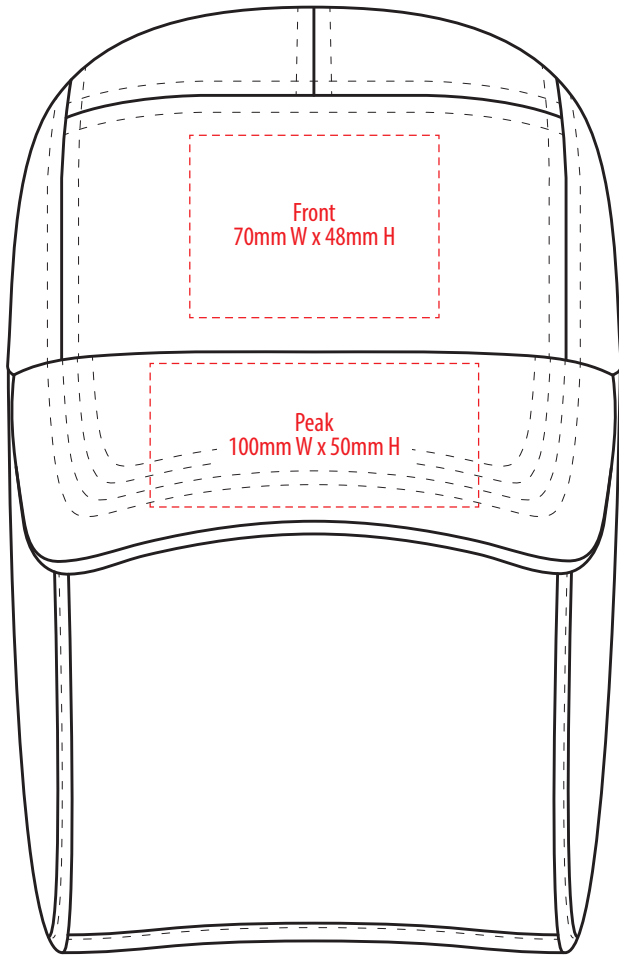

4057a

COLOUR

4057a

NOTE:

The maximum decoration area is a guide only and is greatly dependant on the logo shape.

EMBROIDERY / SUPASUB / SUPAETCH / SUPAFLEX

4057a

NOTE:

The maximum decoration area is a guide only and is greatly dependant on the logo shape.

4057a

NOTE:
The maximum decoration area is a guide only and is greatly dependant on the logo shape.

SCREENPRINT